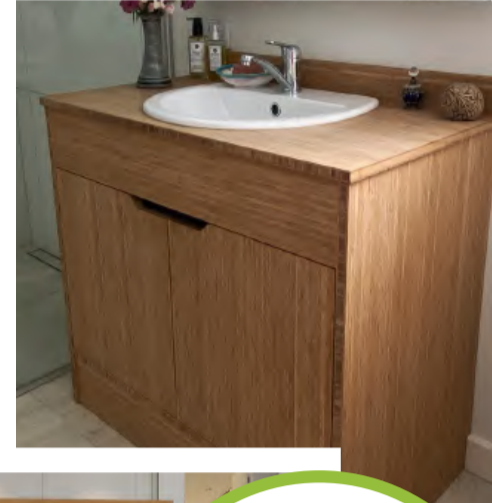

Joinery inspiration or ideas...

Customers use our wide range of bamboo panels to make all sorts of incredible things – from kitchen benchtops and cabinetry to shelving, furniture and much more.

The bamboo panels come in standard 2440x1220mm and in up to 7 thickness options, two colours and two types (vertical or compressed). Here are photos of some customer projects to give you a feel for what others are making with bamboo panels:

[More info on Bamboo Panels here >](#)