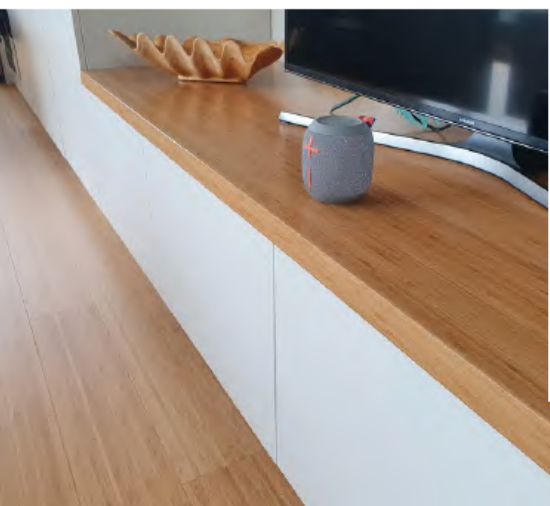

[More info on Bamboo Panels here >](#)

Solid Vertical Coffee (19mm)

Vertical Natural

Compressed Natural

Compressed Coffee

Vertical Coffee Panel

From benchtops to furniture, kitchen to bedroom, the possibilities are as creative as you are.