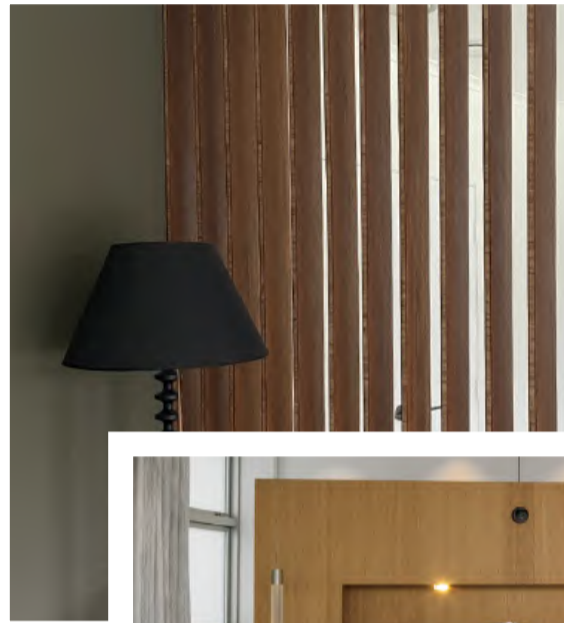

Joinery inspiration or ideas...

Customers use our wide range of bamboo panels to make all sorts of incredible things – from kitchen benchtops and cabinetry to shelving, furniture and much more.

The bamboo panels come in standard 2440x1220mm and in up to 7 thickness options, two colours and two types (vertical or compressed). Here are photos of some customer projects to give you a feel for what others are making with bamboo panels:

[More info on Bamboo Panels here >](#)