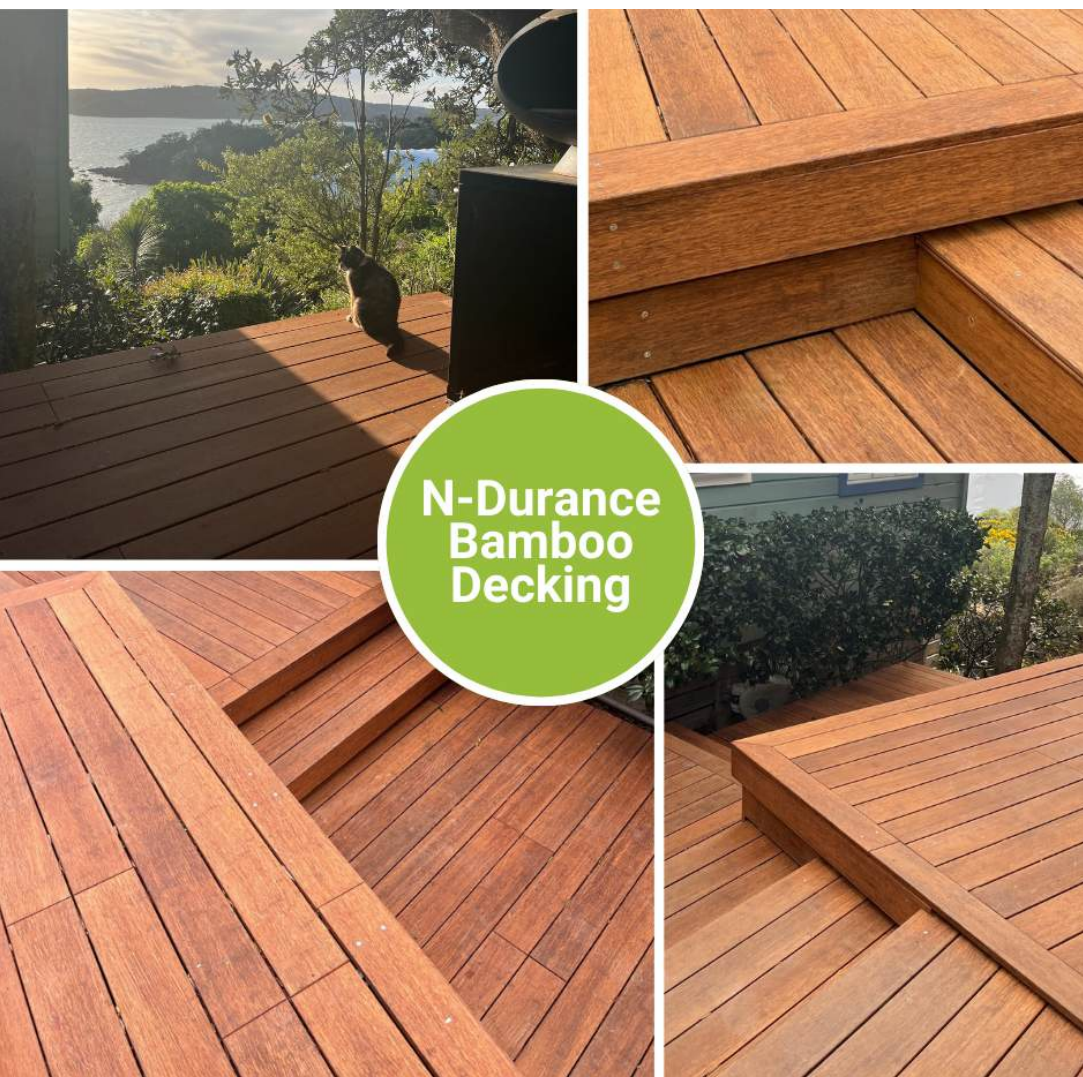

## Bamboo N-Durance Decking

We always love seeing photos of completed projects, featuring our bamboo products. This new Bamboo N-Durance deck in Waiheke Island looks great – and what spectacular views too!