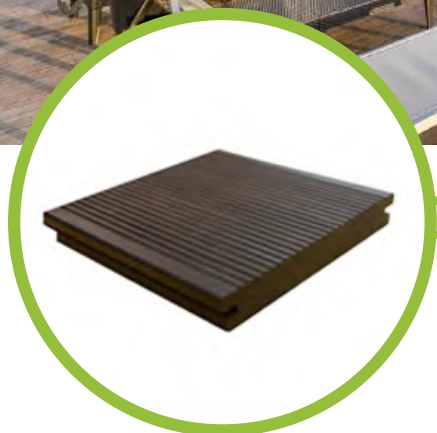

Spring 2024 Newsletter

Welcome to the latest “Bamboo update” newsletter. We hope you find some interest and inspiration in the recent updates, projects and information below.

Congrats to Tuohy Homes, Wellington!

We were delighted to see our [bamboo x-treme decking](#) feature in the winning “Lockwood House of the Year 2024”, built by Tuohy Homes. What a beautiful looking home, pool and deck!